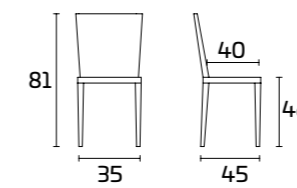

PRODUCT SPECIFICATIONS

Frame and legs: in painted metal

Seat: in synthetic straw

Frame and back:
Painted Warm Grey
Seat:
Synthetic straw
Alis Table

ALIS Chair

Gestell und Lehne:
Warmgrau lackiert
Sitz:
Synthetik-Strohgeflecht